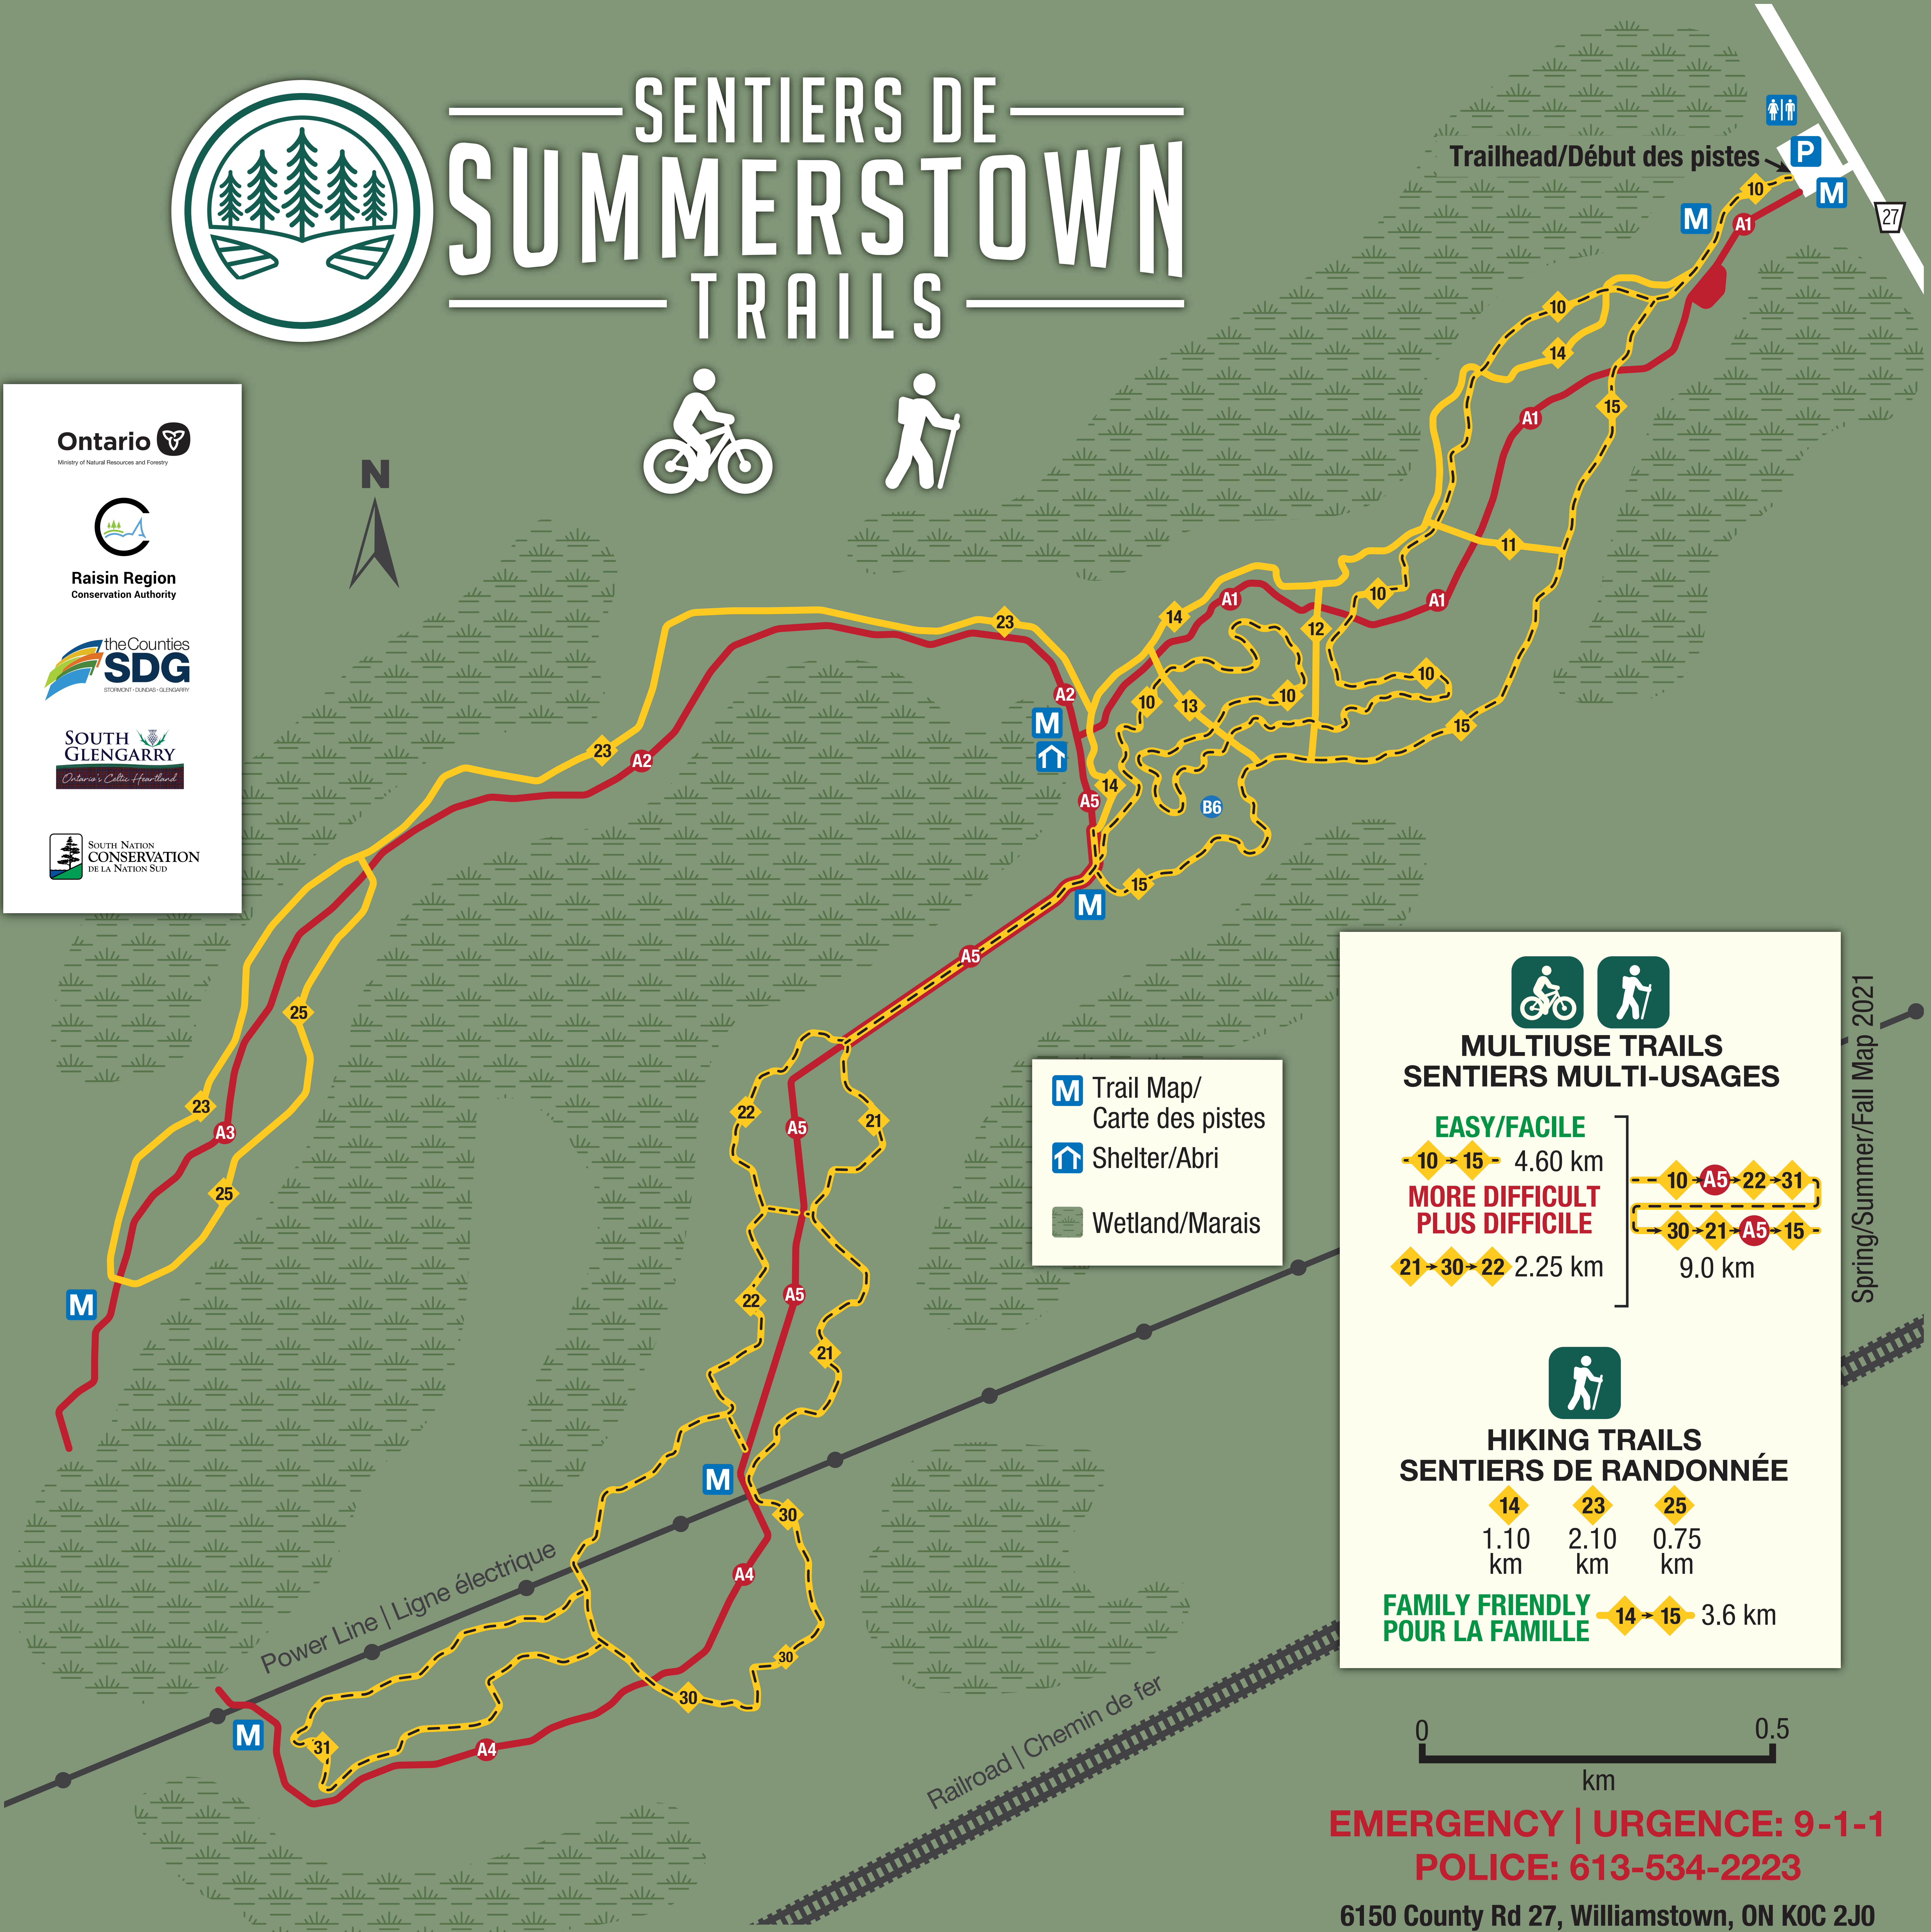

SENTIERS DE SUMMERSTOWN TRAILS

Ontario
 Ministry of Natural Resources and Forestry
 Raisin Region
 Conservation Authority
 the Counties
SDG
 STORMONT-DUNDAS-GLENGARRY
 SOUTH
 GLENGARRY
 Ontario's Celtic Heartland
 SOUTH NATION
 CONSERVATION
 DE LA NATION SUD

Trail Map/
 Carte des pistes
 Shelter/Abri
 Wetland/Marais

MULTIUSE TRAILS
SENTIERS MULTI-USAGES

EASY/FACILE
 10 → 15 4.60 km

**MORE DIFFICULT
 PLUS DIFFICILE**
 21 → 30 → 22 2.25 km
 10 → A5 → 22 → 31
 30 → 21 → A5 → 15
 9.0 km

HIKING TRAILS
SENTIERS DE RANDONNÉE

14 23 25
 1.10 km 2.10 km 0.75 km

**FAMILY FRIENDLY
 POUR LA FAMILLE** 14 → 15 3.6 km

EMERGENCY | URGENCE: 9-1-1
POLICE: 613-534-2223
 6150 County Rd 27, Williamstown, ON K0C 2J0

Spring/Summer/Fall Map 2021